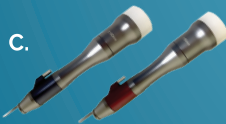

the Phoenix

Carbon Dioxide Laser

Included Attachments

A. SWIFT-SCAN

Quickly Remove Pigmented Lesions On Hands

B. MICRO-THERMAL ZONE

PATTERN SCANNER

Skin Resurfacing

C. INCISIONAL HAND PIECE

100mm and 150mm
Laser Blepharoplasty

D. rejuVANate HAND PIECE

May Improve Painful Intercourse
Vaginal Lubrication
Urinary Stress Incontinence
Vaginal Atrophy

ROHRER AESTHETICS

Call or Visit Us Online Now 205.940.2200 www.RohrerAesthetics.com